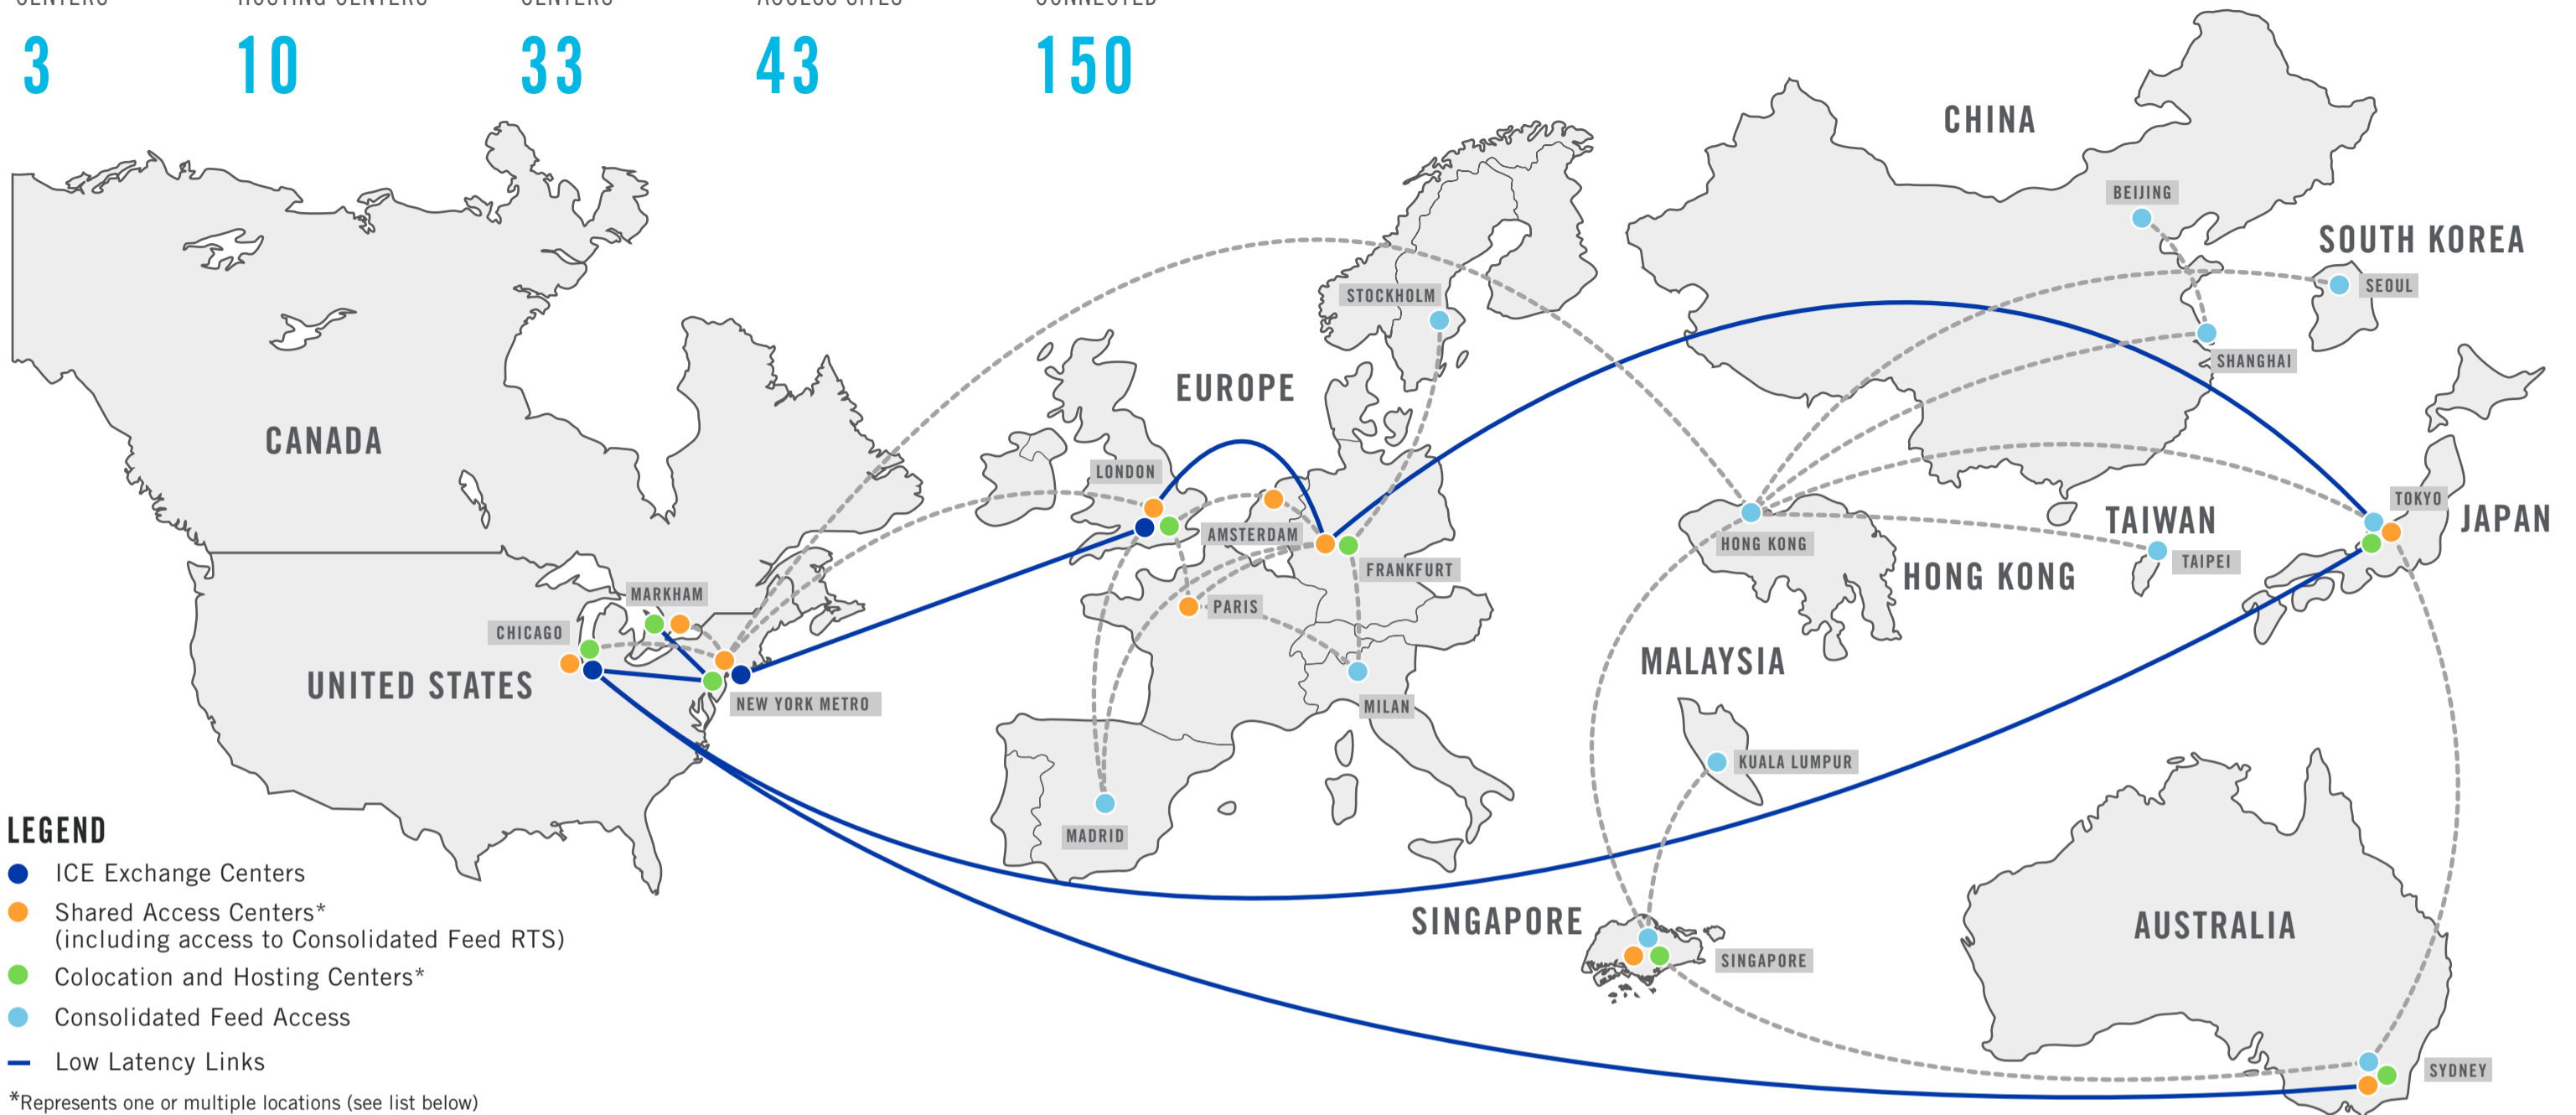

ICE EXCHANGE CENTERS **3** COLOCATION AND HOSTING CENTERS **10** SHARED ACCESS CENTERS **33** CONSOLIDATED FEED ACCESS SITES **43** VENUES CONNECTED **150**

LEGEND

- ICE Exchange Centers
- Shared Access Centers* (including access to Consolidated Feed RTS)
- Colocation and Hosting Centers*
- Consolidated Feed Access
- Low Latency Links

*Represents one or multiple locations (see list below)

ICE EXCHANGE CENTERS, ACCESS CENTERS, COLOCATION AND HOSTING CENTERS, AND CONSOLIDATED FEED ACCESS

NORTH AMERICA

CHICAGO

- **ICE Exchange Centers**
 - 350 E Cermak Rd, Chicago, IL
- **Shared Access Centers**
 - 111 N Canal St, Chicago
 - 350 E Cermak Rd, Chicago (Telx, Equinix CH1/CH2/CH4)
- **Colocation and Hosting Centers**
 - 350 E Cermak Rd, Chicago (Telx, Equinix CH1/CH2/CH4)
 - Aurora (CME)

NEW YORK METRO

- **ICE Exchange Centers**
 - 1700 MacArthur Blvd, Mahwah, NJ
- **Shared Access Centers**
 - 32 Ave of Americas, NY
 - 111 8th Ave, NY
 - 165 Halsey St, Newark, NJ
 - 300 Blvd E, Weehawken, NJ
 - 360 Hamilton Ave, White Plains, NY
 - Secaucus, NJ (NY2/NY4/NY5)
 - Carteret, NJ (VZ1)
 - Mahwah, NJ (ICE)
- **Colocation and Hosting Centers**
 - Carteret, NJ (VZ1)
 - Secaucus, NJ (NY4)
 - Mahwah, NJ (ICE)
 - Weehawken, NJ (NJ2)

LOW LATENCY LINKS

- Aurora (CME) – Carteret (VZ1)
- Basildon (ICE) – London (Interxion)
- Basildon (ICE) – Frankfurt (FR2)
- Carteret (VZ1) – Secaucus (NY4/NY5)
- Chicago (Cermak) – Aurora (CME)
- Chicago (Cermak) – Carteret (VZ1)
- Chicago (Cermak) – Sydney (Telstra)
- Chicago (Cermak) – Tokyo (TY2)
- Frankfurt (FR2) – Tokyo (@Tokyo, CC1)
- Mahwah (ICE) – Carteret (VZ1)
- Mahwah (ICE) – Secaucus (NY4/NY5)
- Secaucus (NY4/NY5) – Hong Kong (HK1)
- Secaucus (NY4/NY5) – Slough (LD4)
- Toronto (TMX Markham) – Mahwah (ICE)