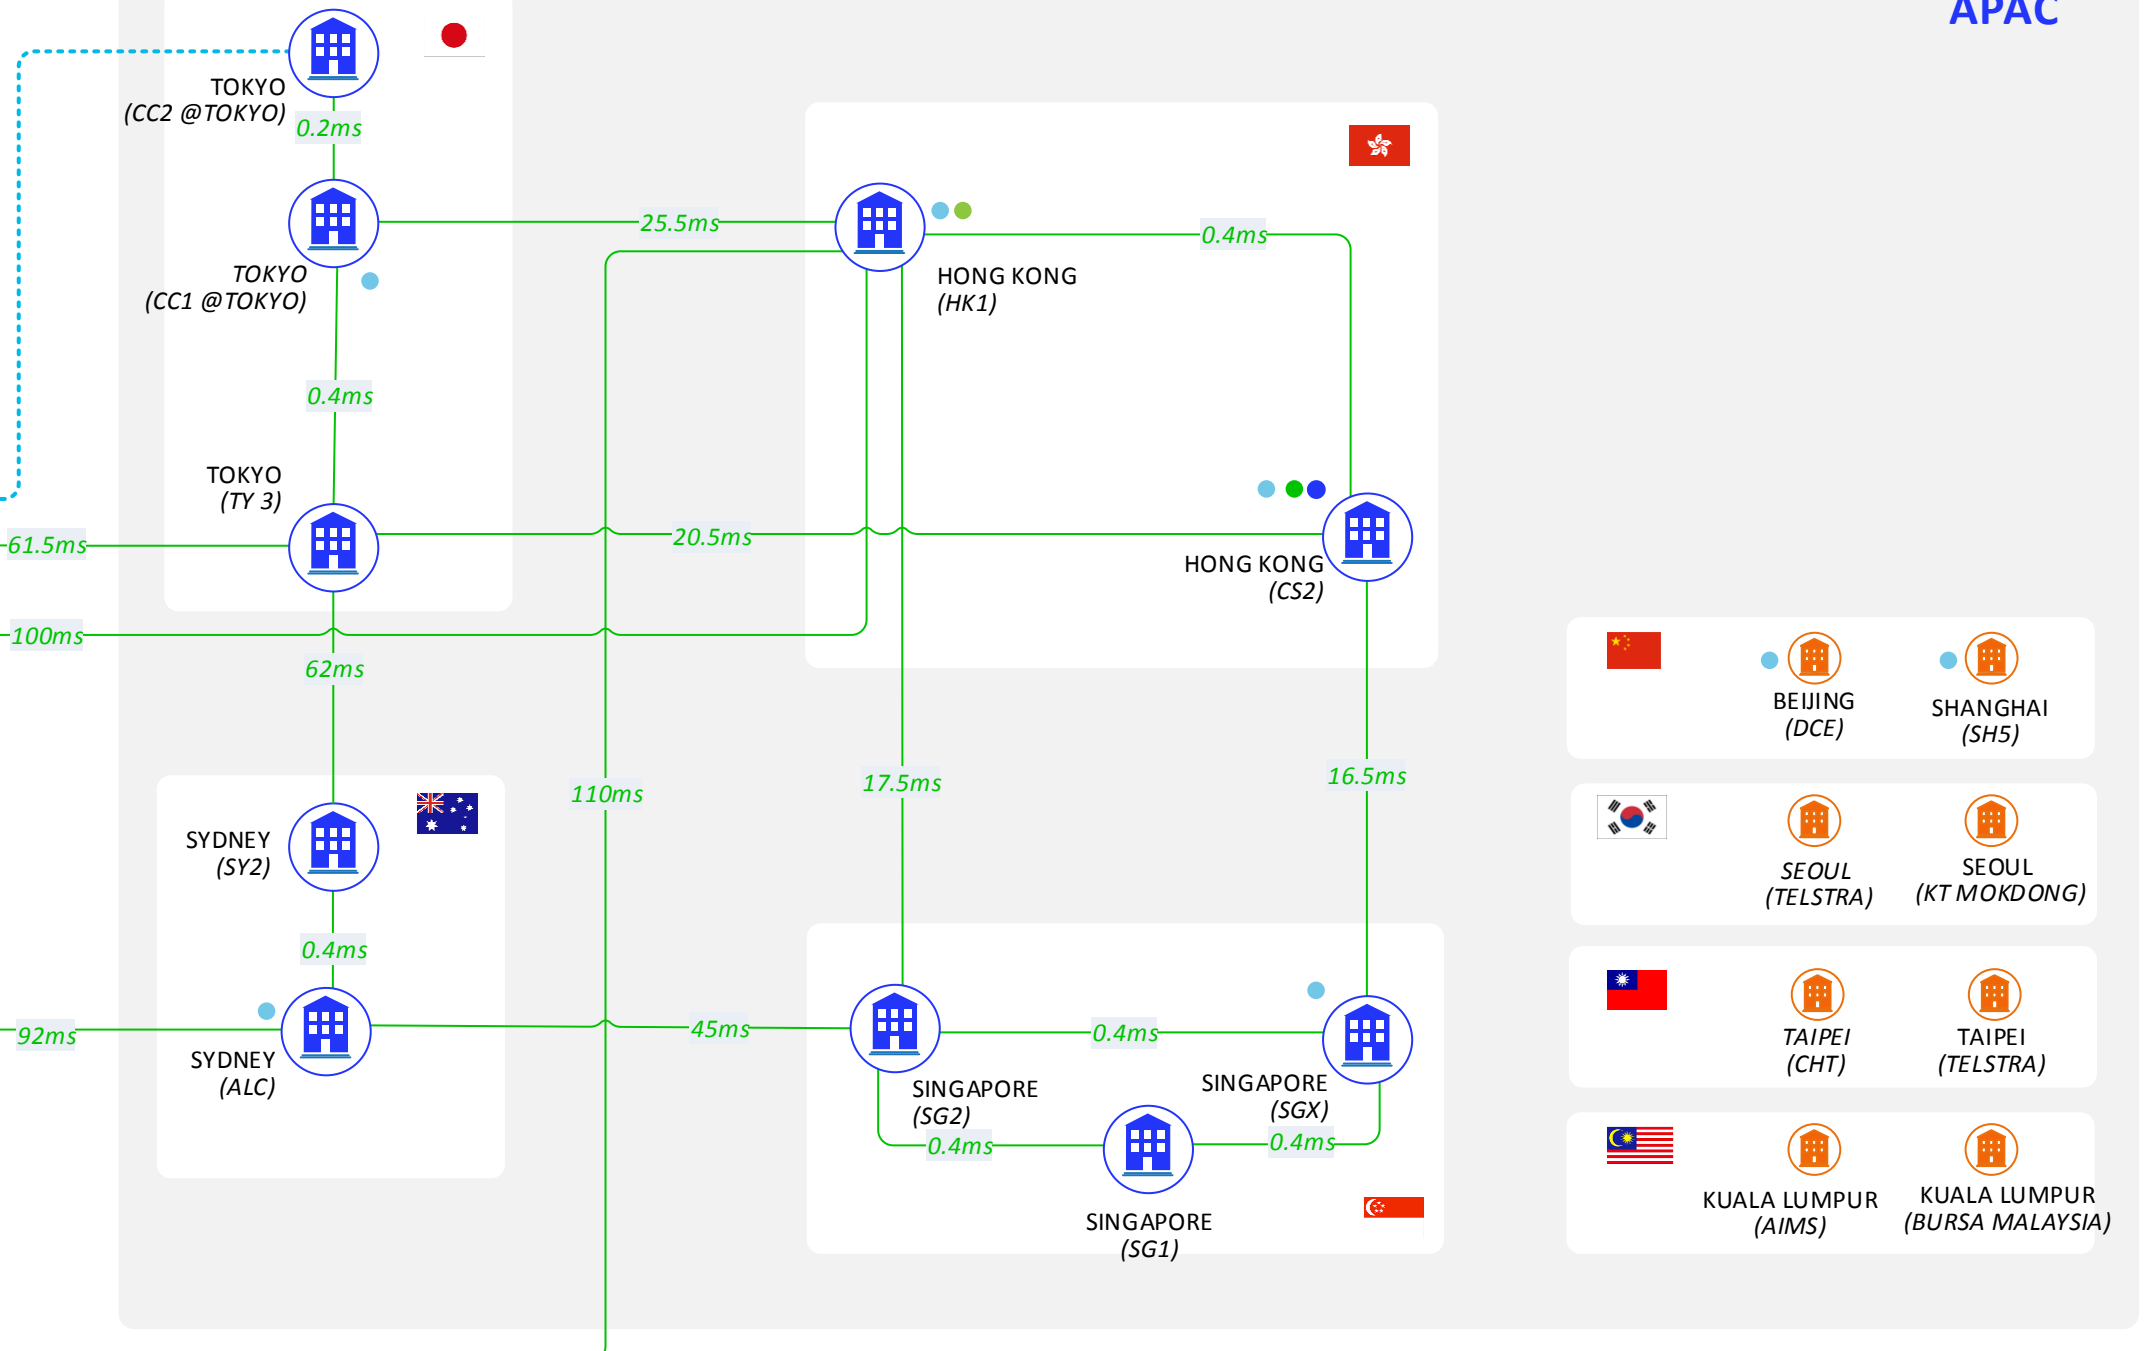

ICE Exchange Data Center with Low Latency Colocation

Access Center with Hosting Services

Access Center

Access Center with Consolidated Feed Only

* LATENCIES ARE INDICATIVE, MEASURED ONE-WAY IN MILLISECONDS

- CONSOLIDATED FEED TICKER PLANT
- CONSOLIDATED FEED SHARED FARM
- SHARED FARM WITH LOCAL VPN

ICE GLOBAL NETWORK

APAC

- BEIJING (DCE) SHANGHAI (SH5)
- SEOUL (TELSTRA) SEOUL (KT MOKDONG)
- TAIPEI (CHT) TAIPEI (TELSTRA)
- KUALA LUMPUR (AIMS) KUALA LUMPUR (BURSA MALAYSIA)

AMERICAS

EUROPE