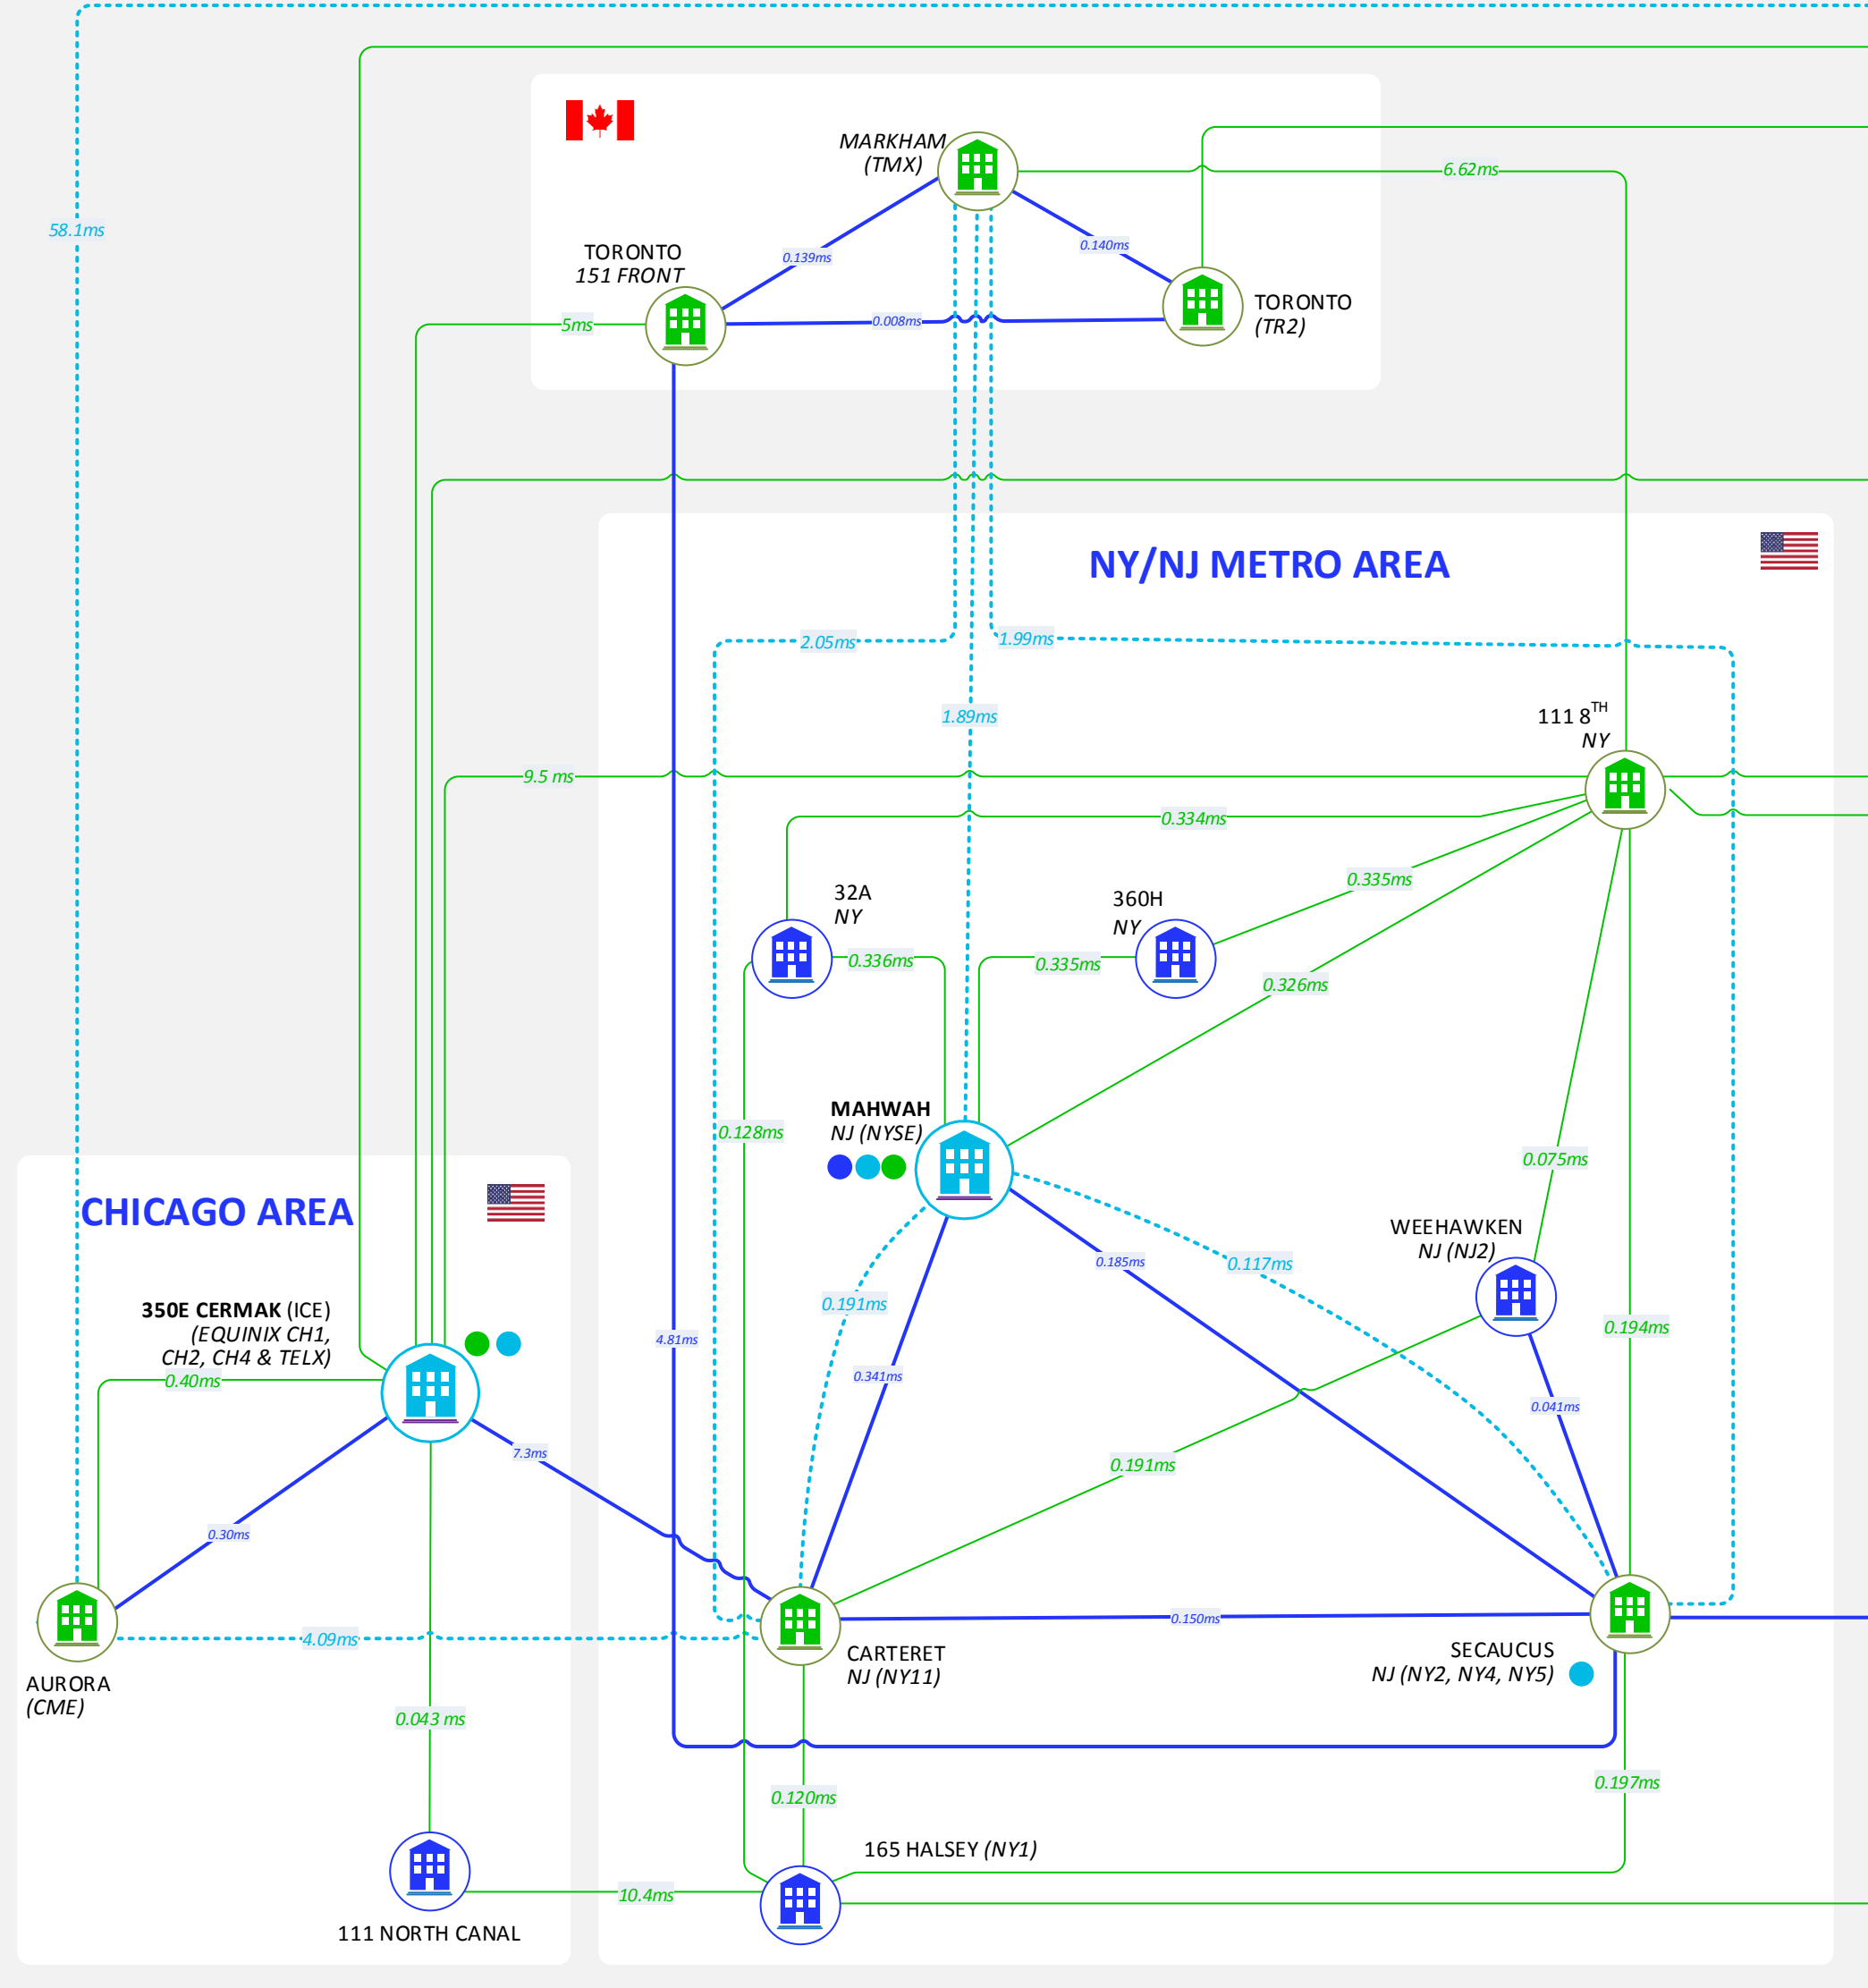

ICE Exchange Data Center with Low Latency Colocation

Access Center with Hosting Services

Access Center

Access Center with Consolidated Feed Only

* LATENCIES ARE INDICATIVE, MEASURED ONE-WAY IN MILLISECONDS

- CONSOLIDATED FEED TICKER PLANT
- CONSOLIDATED FEED SHARED FARM
- SHARED FARM WITH LOCAL VPN

ICE GLOBAL NETWORK

APAC

- BEIJING (DCE) SHANGHAI (SH5)
- SEOUL (TELSTRA) SEOUL (KT MOKDONG)
- TAIPEI (CHT) TAIPEI (TELSTRA)
- KUALA LUMPUR (AIMS) KUALA LUMPUR (BURSA MALAYSIA)

AMERICAS

EUROPE